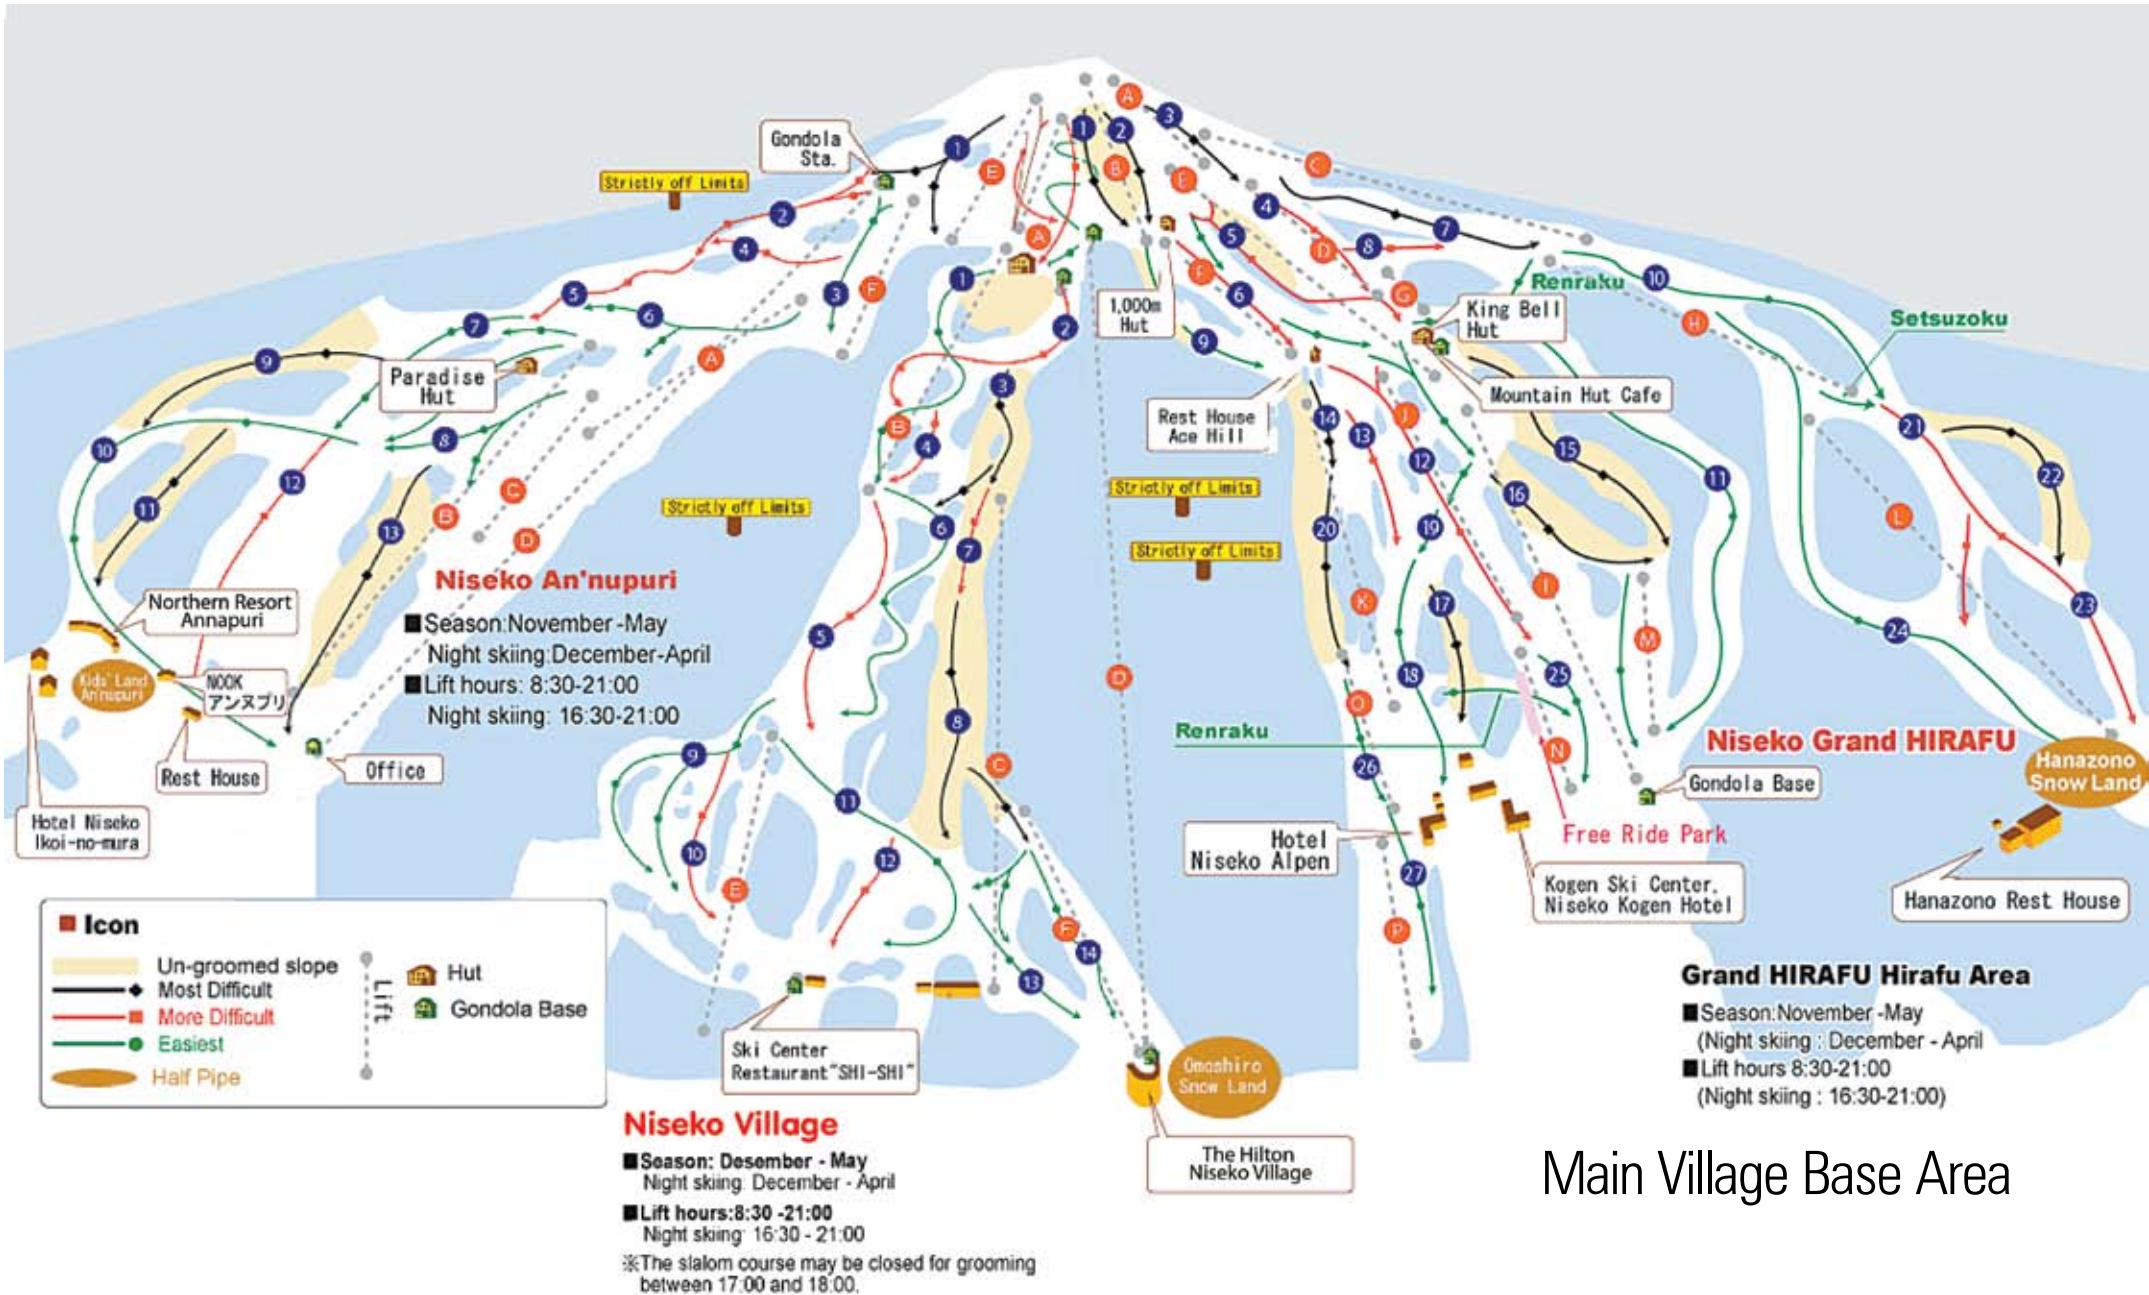

# Niseko Hirafu Trail Map

Main Village Base Area