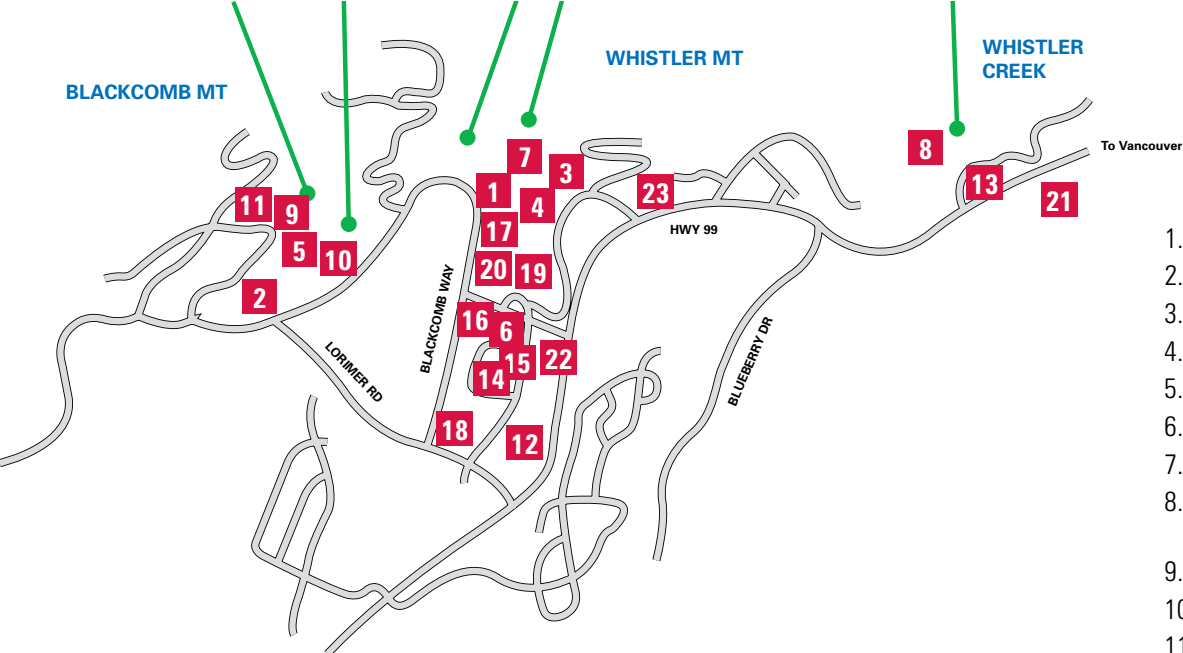

# WhistlerBlackcomb VillageMap

- |   |                                   |
|---|-----------------------------------|
| 1. Pan Pacific Mountainside                       | 12. Stoney Creek - Lagoons        |
| 2. Four Seasons                                   | 13. Mountainside Lodge            |
| 3. The Westin Resort & Spa                        | 14. Summit Lodge & Spa            |
| 4. Hilton Whistler Village                        | 15. Pinnacle International Hotel  |
| 5. Fairmont Chateau Whistler                      | 16. Town Plaza Suites             |
| 6. Delta Whistler Village Suites                  | 17. Whistler Inn & Village Suites |
| 7. The Sundial Hotel                              | 18. Market Place                  |
| 8. Whistler Creek -<br>First Tracks & The Legends | 19. Blackcomb Lodge               |
| 9. The Aspens on Blackcomb                        | 20. Pan Pacific Village Centre    |
| 10. Glacier Lodge                                 | 21. Nita Lake Lodge               |
| 11. Woodrun                                       | 22. Cascade Lodge                 |
|   | 23. Tantalus Resort Lodge         |