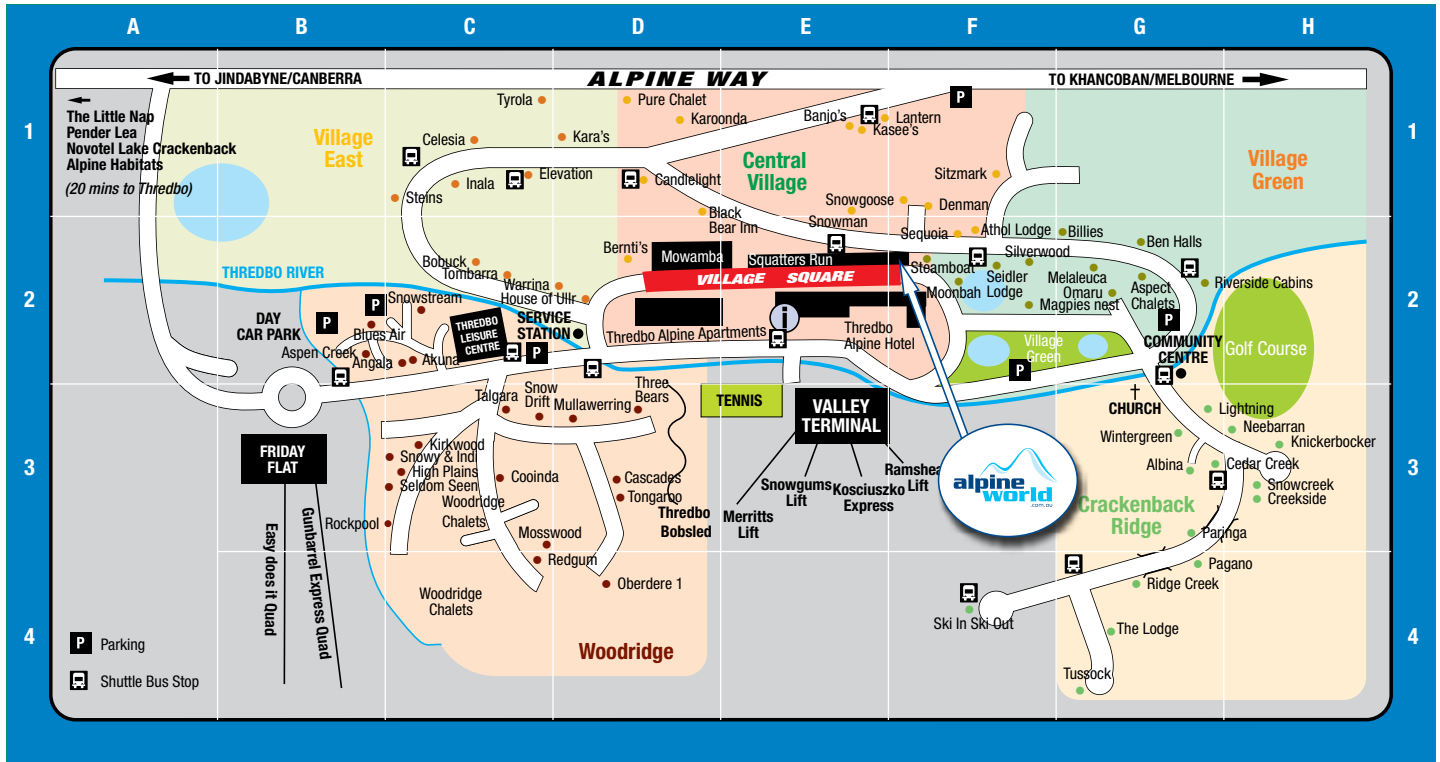

Village Map

VILLAGE GREEN

Property	Page	Map Reference
Aspect Chalets	22	G2
Ben Halls	36	G2
Billies	22	F2
Magpies Nest	22	F2
Melaleuca	22	G2
Moonbah	22	F2
Omaru	34	G2
Riverside Cabins	34	G2
Seidler Lodge	36	F2
Silverwood	22	F2

CENTRAL VILLAGE

Property	Page	Map Reference
Banjo's	33	E1
Bernti's Mountain Inn	32	D2
Black Bear	31	D1
Candlelight Lodge	32	D1
The Denman	30	F1
Karoonda 1&3	26, 27	D1
Kasees	33	E1
Lantern Apartments	35	E1
Mowamba Apartments	26, 27	D2
Pure Chalet	36	D1
Sequoia	36	F2
Sitzmark	26	F1
Snowgoose	33	F1
Snowman Apartments	26	E1

Squatters Run 2	26
Steamboat	27, 34
Thredbo Alpine Apts	34
Thredbo Alpine Hotel	34

CRACKENBACK RIDGE

Property	Page	Map Reference
Albina	29	G3
Cedar Creek Apartments	28	G3
The Lodge	28	G4
Pagano	28	G4
Ridge Creek	29	G4
Ski In Ski Out	30	F4
Snow Creek	29	H3
Wintergreen Apartments	28, 29	G3

WOODRIDGE

Property	Page	Map Reference
Akuna	24	C2
Angala	24	C2
Aspen Creek	34	B2
Blues Air	25	B2
Cascades	25	D3
Cooinda (Woodridge 4)	24	C3
Granite Peaks	24	D4
High Plains	25	C3
Indi	36	C3
Kirkwood	25	C3
Mosswood	23	C3
Mountain Vista	34	C3

Mullawerring	34	D3
Muzzlewood	34	D3
Oberdere	25	D4
Rockpool	36	C3
Seldom Seen	34	C3
Snowdrift	24	C3
Snowy	36	C3
Talgarra	34	C3
Three Bears	34	D3
Tongaroo	34	D3
Woodridge Chalets	24, 25	C3

VILLAGE EAST

Property	Page	Map Reference
Bobuck	23	C2
Elevation	36	C1
House of Ullr	32	D2
Inala	23	C1
Kara's Apartments	31	D1
Tombarra	23	C2
Tyrola	23	C1
Warrina	23	D2

THE ALPINE WAY (20 mins to Thredbo)

Property	Page	Map Reference
Alpine Habitats	37	A1
The Little Nap	37	A1
Novotel	37	A1
Pender Lea	37	A1