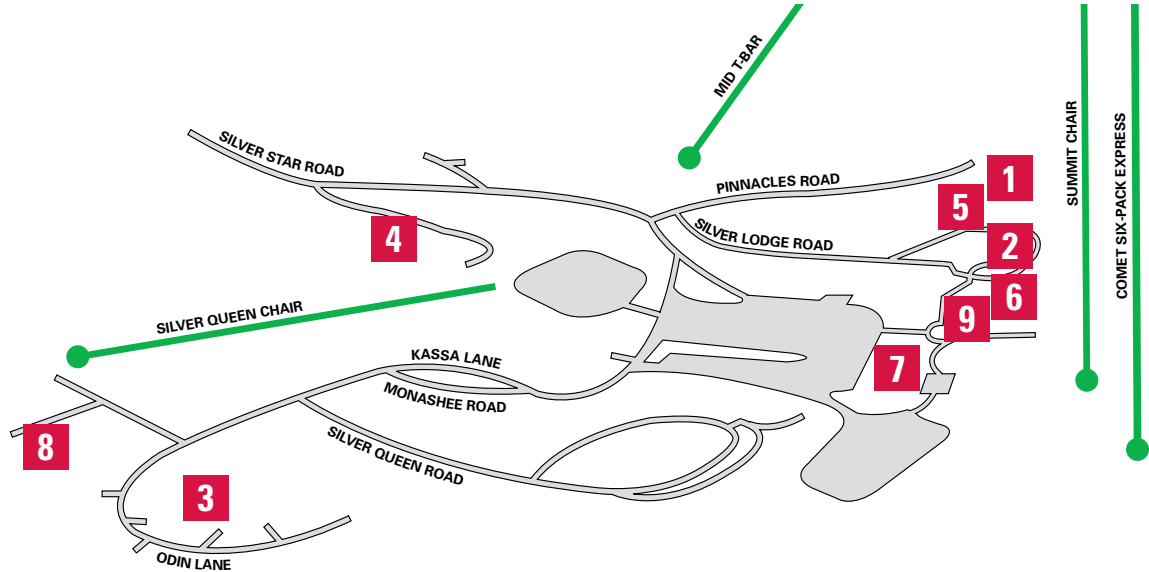

# SilverStarVillageMap

- |   |                       |                                     |
|---|-----------------------|-------------------------------------|
| 1. Snowbird Lodge                             | 4. Creekside Condos   | 8. Grandview                        |
| 2. Silver Star Club Resort<br>Chilcoot Centre | 5. Silver Creek Hotel | 9. Lord Aberdeen<br>Apartment Hotel |
| 3. Victorian Vacation Homes                   | 7. Bulldog Hotel      |                                     |