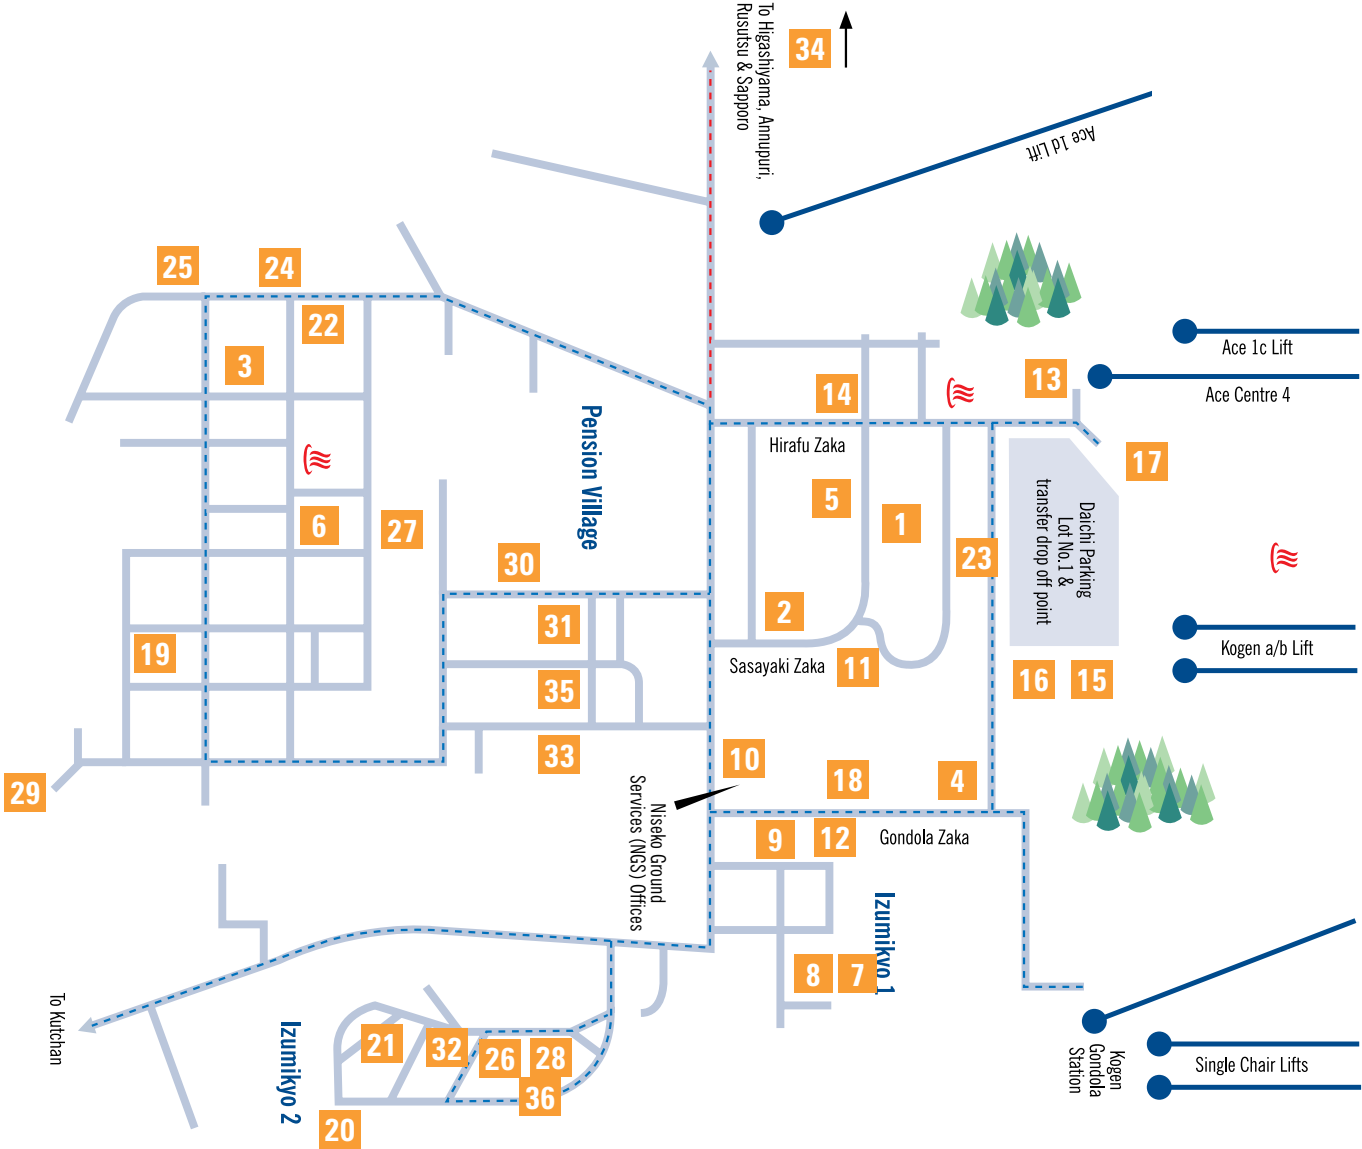

# Niseko Hirafu Town Map

- 1. Yotei Tracks
- 2. Miharashi
- 3. Shin Setsu
- 4. Deep Tracks
- 5. Powder Tracks
- 6. Hirafu Houses
- 7. Higuma
- 8. Creekside
- 9. Old Man Creek
- 10. Mountainside Palace
- 11. Gondola Chalet
- 12. Landmark View Apartments
- 13. Alpen Hotel
- 14. Hirafutei Prince Hotel
- 15. Niseko Kogen Hotel
- 16. J First Hotel
- 17. Niseko Scot Hotel
- 18. Hakuunso
- 19. Avalon T/H
- 20. Shiki & Koyuki
- 21. Snowgum
- 22. Asuka
- 23. Koropokura
- 24. Pension Potato Chips
- 25. Pension Blue Bell
- 26. Pension Northfield
- 27. Pension Grandpapa
- 28. Pension Alpine Central
- 29. Pension Cliffsides
- 30. Full Note
- 31. Pension Moreea
- 32. Pension Locomotion
- 33. Bamboo Lodge
- 34. Resort Inn
- 35. Captain Hirafu Chalet
- 36. Slowlife