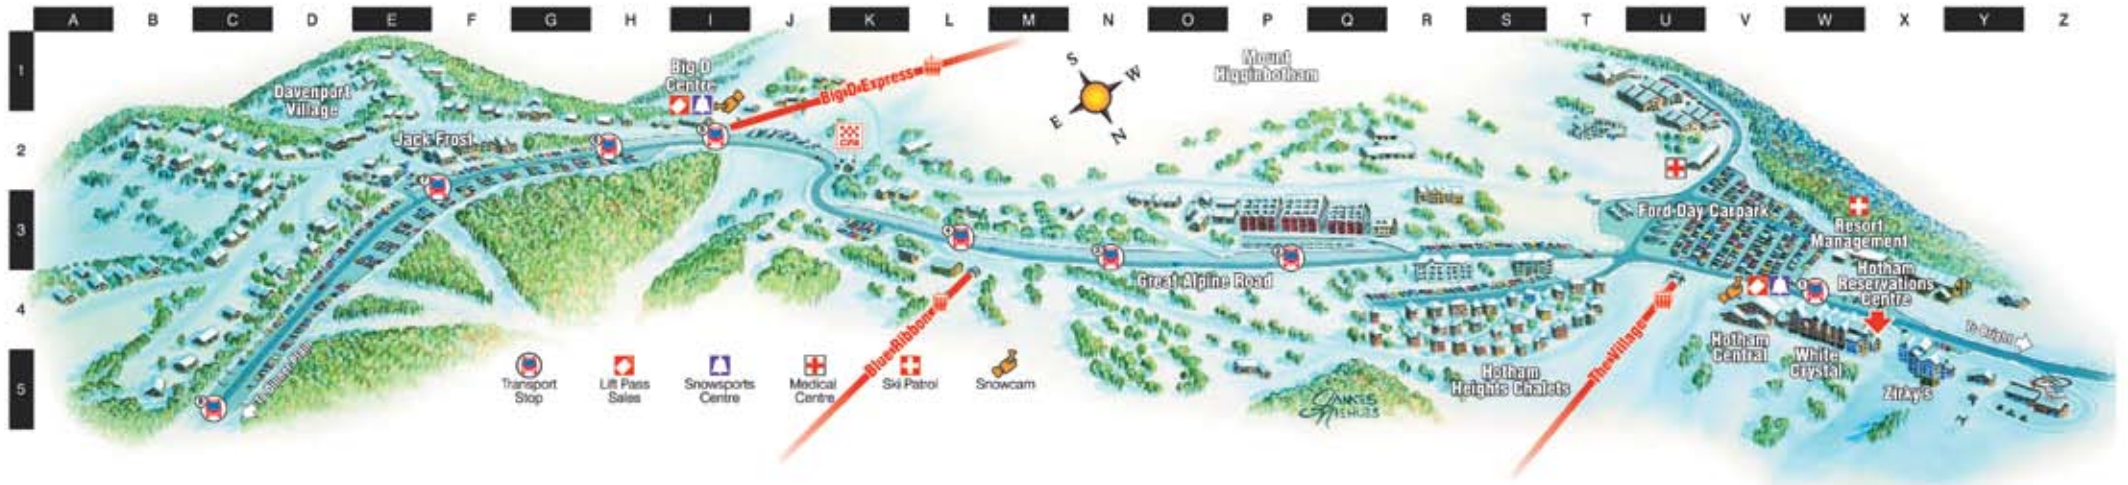

Hotham Village Map

MOUNT HOTHAM VILLAGE LEGEND

Aardvark	L-2	Ettamogah	C-4	Isobar	I-2	Peninsula	B-2	Tanderra	C-4
Absolut	S-3	Eumarellah	B-3	Jack Frost	F-2	Players	F-1	Tantani	H-2
Alpine Heights Apartments	T-1	Fire Station	K-2	Jalanga	F-2	Police	W-3	The Lodge	B-4
Alpine Club of Victoria	J-3	Fountains Apartments	O-3	Kalyna	G-1	Rangers Apartments	F-2	Tinogra	D-2
Alpine Haven	O-3	Fountains Restaurant	O-3	Karnulurra	H-2	Razorback Apartments	R-2	Trapdoor	D-3
Anton Huette	L-3	General Store	H-2	Karoondah Apartments	E-2	Resort Management Office	W-3	Ultima	Q-3
APEA	K-3	Gravbrot	C-3	Kids Snowzone	I-2	Rodondo	B-5	University Ski Club	K-3
Arlberg	P-3	Hangman's Drop	D-3	Kobla	C-2	Royal Children's Hospital	J-1	Vagabond	A-4
Arrabri	C-3	Heli Pad	Z-5	Kongoola	E-1	1750	R-3	Valhalla	C-2
Asgaard	G-2	Higgi	C-4	Koomerang	G-2	Sambuca	R-3	Wangaratta Ski Club	
Asterix	E-1	Hotham Central	V-4	Lachen Apartments	D-2	Schnapps	R-3	White Crystal	W-4
Austen	B-2	Hotham Central Supermarket	V-4	Langi-Taan	B-5	S.C.E.G.	J-1	Wongungarra	D-2
Bembooka	A-4	Hotham Chalet	T-2	Last Run Bar	U-2	Shamrock	E-1	Workshop MHSC	Z-5
Big D Centre	I-2	Hotham Heights Chalets	S-4	Lawlers Apartments	U-1	Shepparton	B-2	Zirky's	X-5
Blue Ribbon	L-3	Andromeda, Bella's Hideout, Blowhard,		Leeton	B-2	Ski Patrol Base	W-3		
B'rush	E-1	Black Diamond, Bunny's, Ceravaggio,		McMillan	E-2	Snowbird Inn	X-4		
Bundarra	E-1	Cloudbreaker, Cobungra, Dendrite Lodge,		Marouka	E-3	Snowtel	N-3		
Burrumbeep	E-2	Dingo Joe's, Double Black,		Medical Centre	U-2	Spiral Stairs	L-3		
C.S.I.R.	N-4	Eagle's Nest, Gotcha, Gundanora, Home Run,		Mount Hotham Race Squad Hut	Y-4	Sun Apartments	D-2		
Dargo	D-2	Jagungal, Jibber Jabber, KT, Ned's Hut, Nolyski,		Nindethana	C-3	Swindlers Restaurant	V-4		
Dolomite	F-1	Red Robin, Sanki, Sub Zero, Summit Lodge,		Ormond	L-2	Swindlers Valley	C-3		
Edelweiss	D-5	Timbertop and Twirrigig.		Pearse Apartments	J-1	Taki Ski Club	D-4		
Eiger	B-3	I.H.P.	C-2	Pegasus	E-1	Tallawarra	C-2		