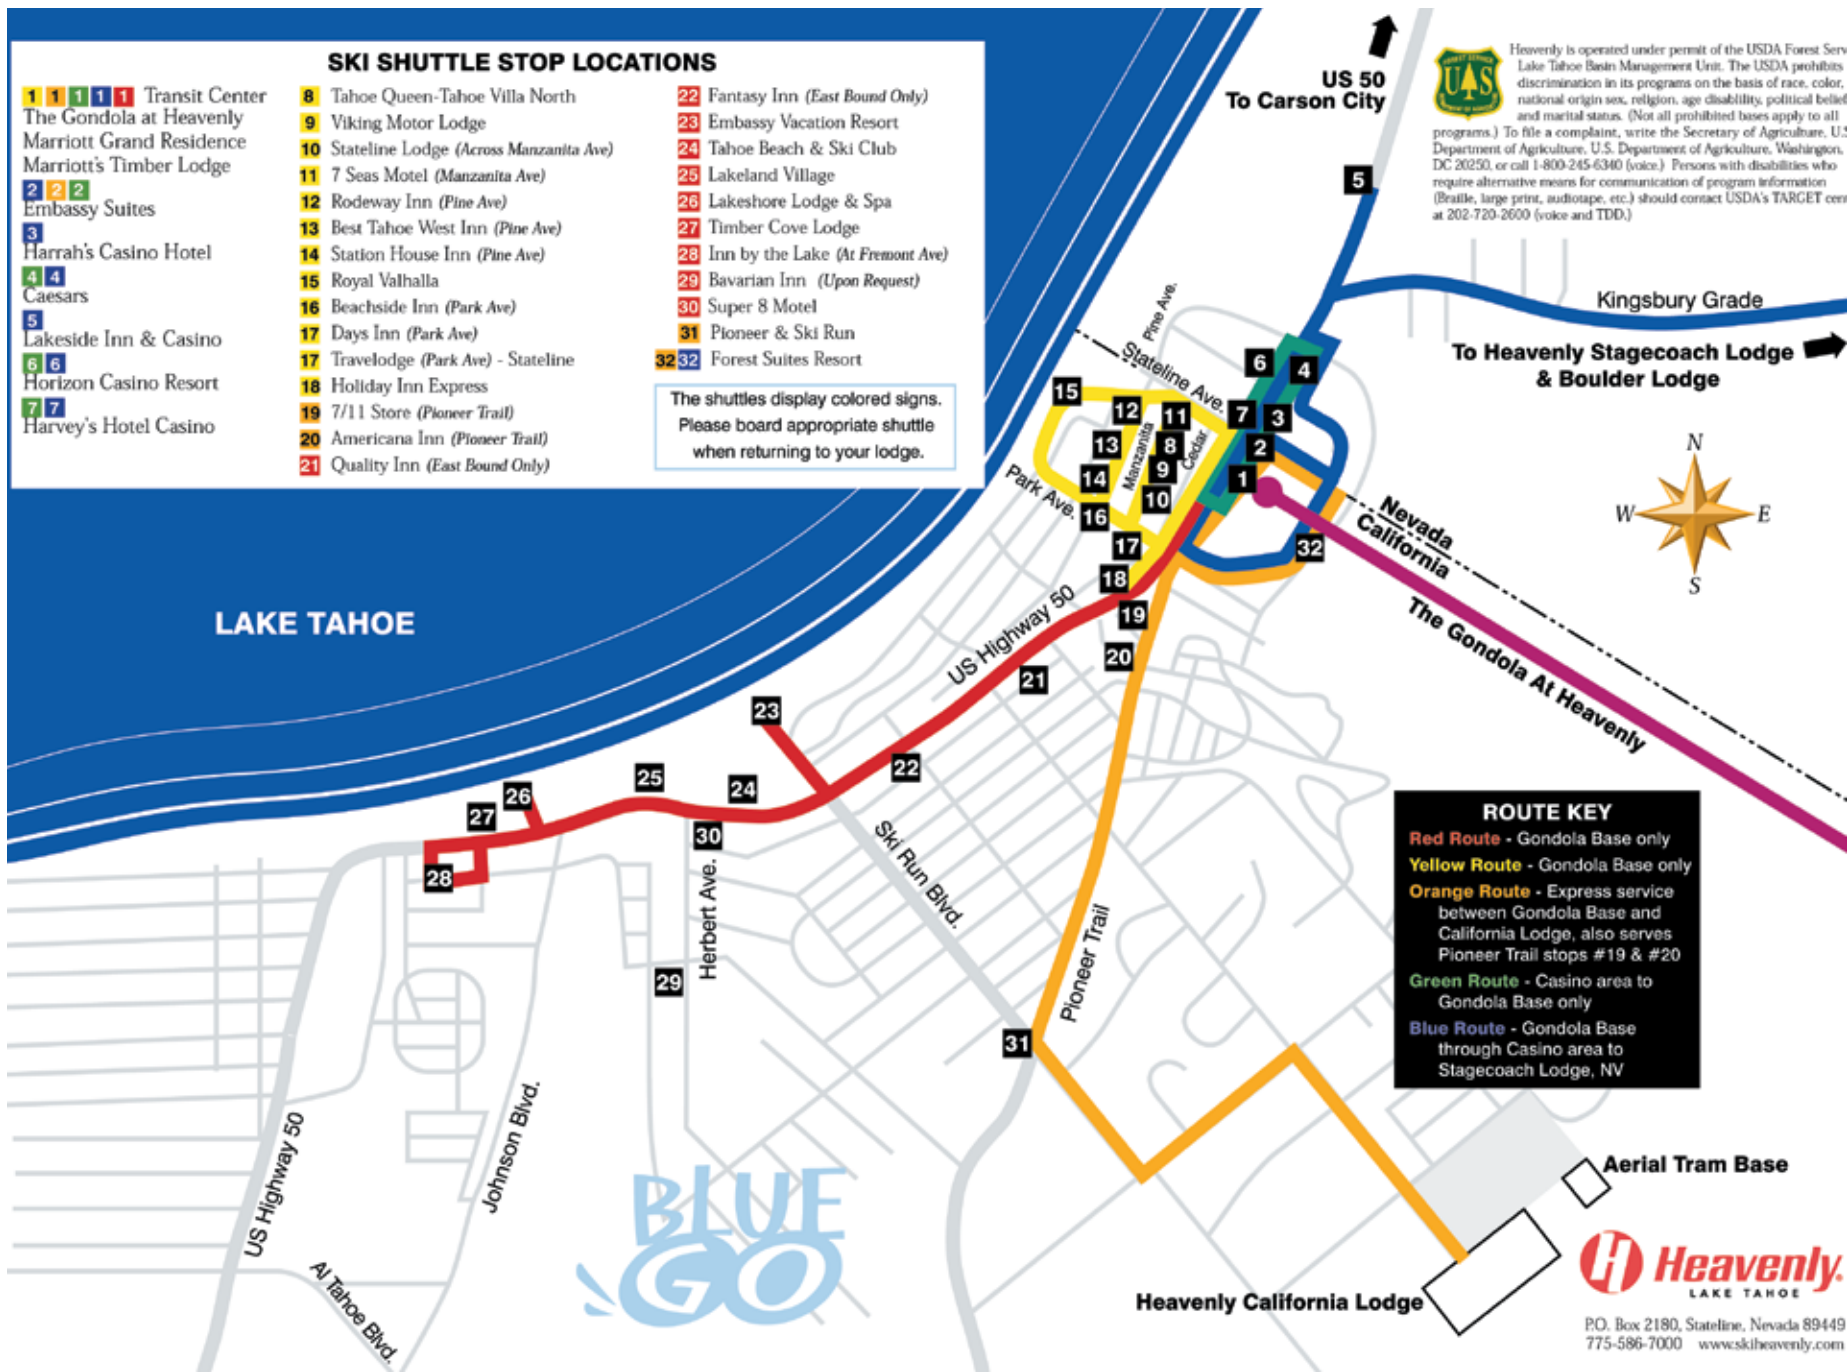

HeavenlyTownMap

SKI SHUTTLE STOP LOCATIONS

1 1 1 1 1 Transit Center The Gondola at Heavenly Marriott Grand Residence Marriott's Timber Lodge	8 Tahoe Queen-Tahoe Villa North	22 Fantasy Inn (East Bound Only)
2 2 2 Embassy Suites	9 Viking Motor Lodge	23 Embassy Vacation Resort
3 Harrah's Casino Hotel	10 Stateline Lodge (Across Manzanita Ave)	24 Tahoe Beach & Ski Club
4 4 Caesars	11 7 Seas Motel (Manzanita Ave)	25 Lakeland Village
5 Lakeside Inn & Casino	12 Rodeway Inn (Pine Ave)	26 Lakeshore Lodge & Spa
6 6 Horizon Casino Resort	13 Best Tahoe West Inn (Pine Ave)	27 Timber Cove Lodge
7 7 Harvey's Hotel Casino	14 Station House Inn (Pine Ave)	28 Inn by the Lake (At Fremont Ave)
	15 Royal Valhalla	29 Bavarian Inn (Upon Request)
	16 Beachside Inn (Park Ave)	30 Super 8 Motel
	17 Days Inn (Park Ave)	31 Pioneer & Ski Run
	17 Travelodge (Park Ave) - Stateline	32 32 Forest Suites Resort
	18 Holiday Inn Express	
	19 7/11 Store (Pioneer Trail)	
	20 Americana Inn (Pioneer Trail)	
	21 Quality Inn (East Bound Only)	

The shuttles display colored signs.
Please board appropriate shuttle
when returning to your lodge.

ROUTE KEY
Red Route - Gondola Base only
Yellow Route - Gondola Base only
Orange Route - Express service
between Gondola Base and
California Lodge, also serves
Pioneer Trail stops #19 & #20
Green Route - Casino area to
Gondola Base only
Blue Route - Gondola Base
through Casino area to
Stagecoach Lodge, NV

P.O. Box 2180, Stateline, Nevada 89449
775-586-7000 www.skicheavenly.com