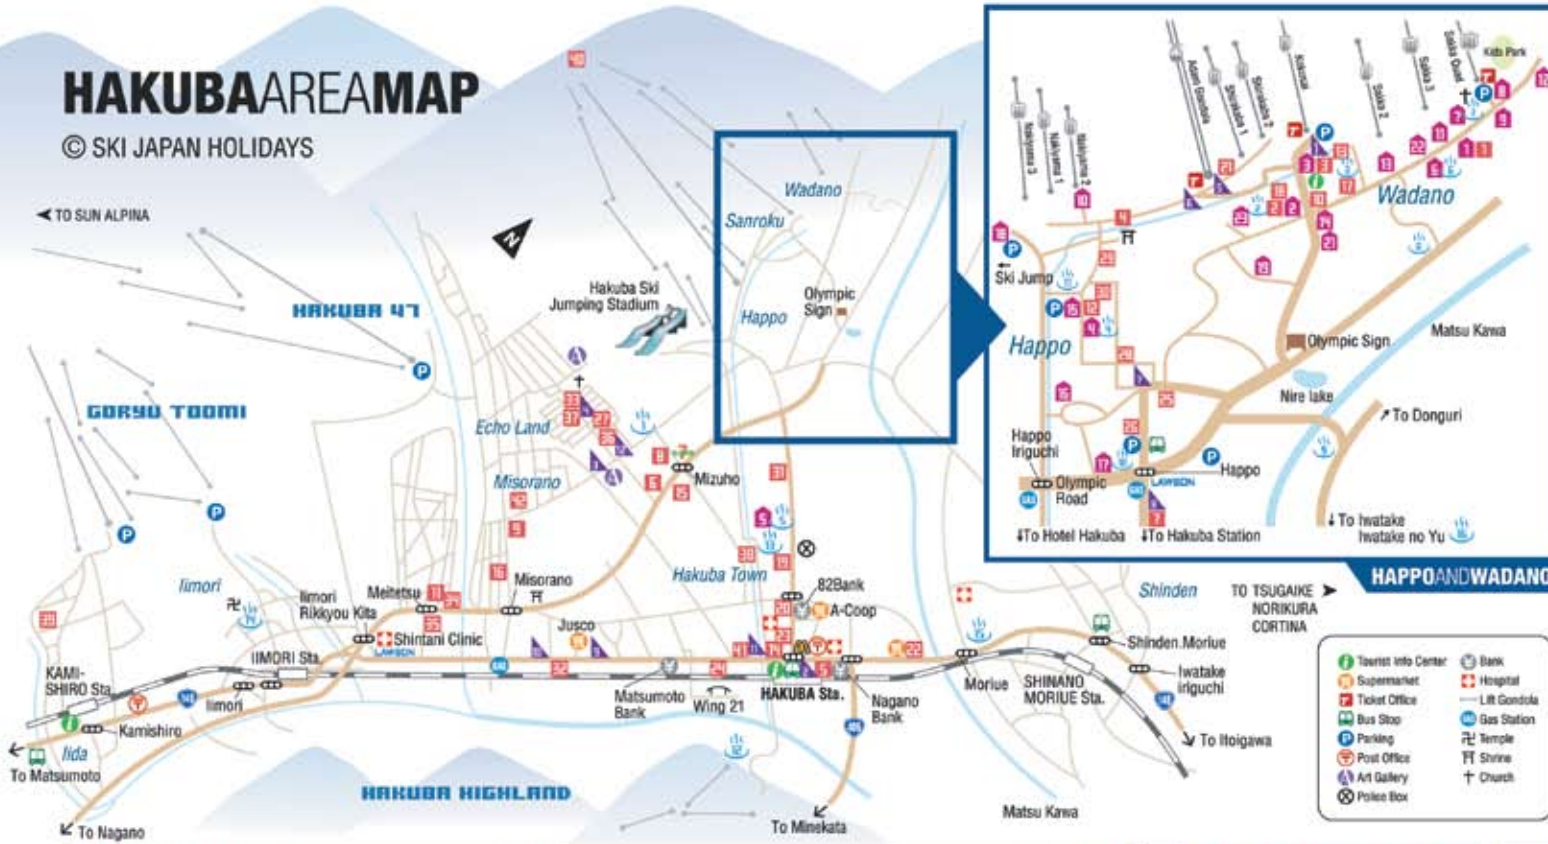

HakubaAreaMap

HAKUBAAREAMAP

© SKI JAPAN HOLIDAYS

HOTELS (0261)	
Hotel La Neige Higashikan	72-7111
Tokyu Hotel	72-3001
Mominki Hotel	72-5001
Hakuba Springs Hotel	72-8100
Hotel Hakuba	72-8122
Terry Sports Hotel	72-5070
Hotel De Lalle	72-4626
Villa Hakuba	72-7211
Luna Piena	72-6644
Marilyn Hotel	72-2225
Hotel La Neige Honkan	72-5211
High Mount Hotel	72-6114
Gakuto Lodge	72-2264
Canadian Cabins	72-8822
Taigakuan Hotel	72-2075
Hotel Viola	71-1600
Alpen Hotel	72-7222
Yamano Hotel	72-8311
Pention Hamac	72-5240
Penke Panke	72-5235
Canadian Cabins Log House A Type	
Wadano Cottage	
Epoch Cabins	72-8233

Tourist Info Center	Bank
Supermarket	Hospital
Ticket Office	Lift Gondola
Bus Stop	Gas Station
Parking	Temple
Post Office	Shrine
Art Gallery	Church
Police Box	

RESTAURANTS & BARS (0261)			
ラ・ネージュ東郷	La Neige Higashikan	French	72-7111
万葉	Manyo (Tokyu Hotel)	Japanese	72-3001
沙羅	Shara (Mominki Hotel)	Western / Japanese	72-5001
アंकルスティーブズ	Uncle Stevens	Mexican	72-7569
Gravity Worx	Gravity Worx	Western	72-5434
のんじゃえ	Non Jay	Japanese Izakaya	72-5566
白馬飯店	Hakuba Hutten	Chinese	72-5258
インディーモモ	Hindi Momo	Indian	72-7715
モンピジョン	Mon Pigeon	Bakery/Coffee Shop	72-3535
居酒屋 ん	Unn Bar	Japanese Izakaya	72-4477
田園詩	Den enshi	French	75-3909
メルツェン	Marzen	Beer Hall	72-8100
The Pub	The Pub	Bar	72-5001
鮎夢	Emu	Japanese Ramen	72-4305
蔭	Zen	Japanese / Soba	72-3637
ガーリック	Garlic	Italian	72-6490
セルジュ	Serge	Bar	72-4592
ラウンジ	Lounge (Tokyu Hotel)	Bar	72-3001
フロンティア	Frontier	Italian	72-4680
おおしも	Oshimo	Japanese	72-3193
バターミルク	Buttermilk	Western	72-3946