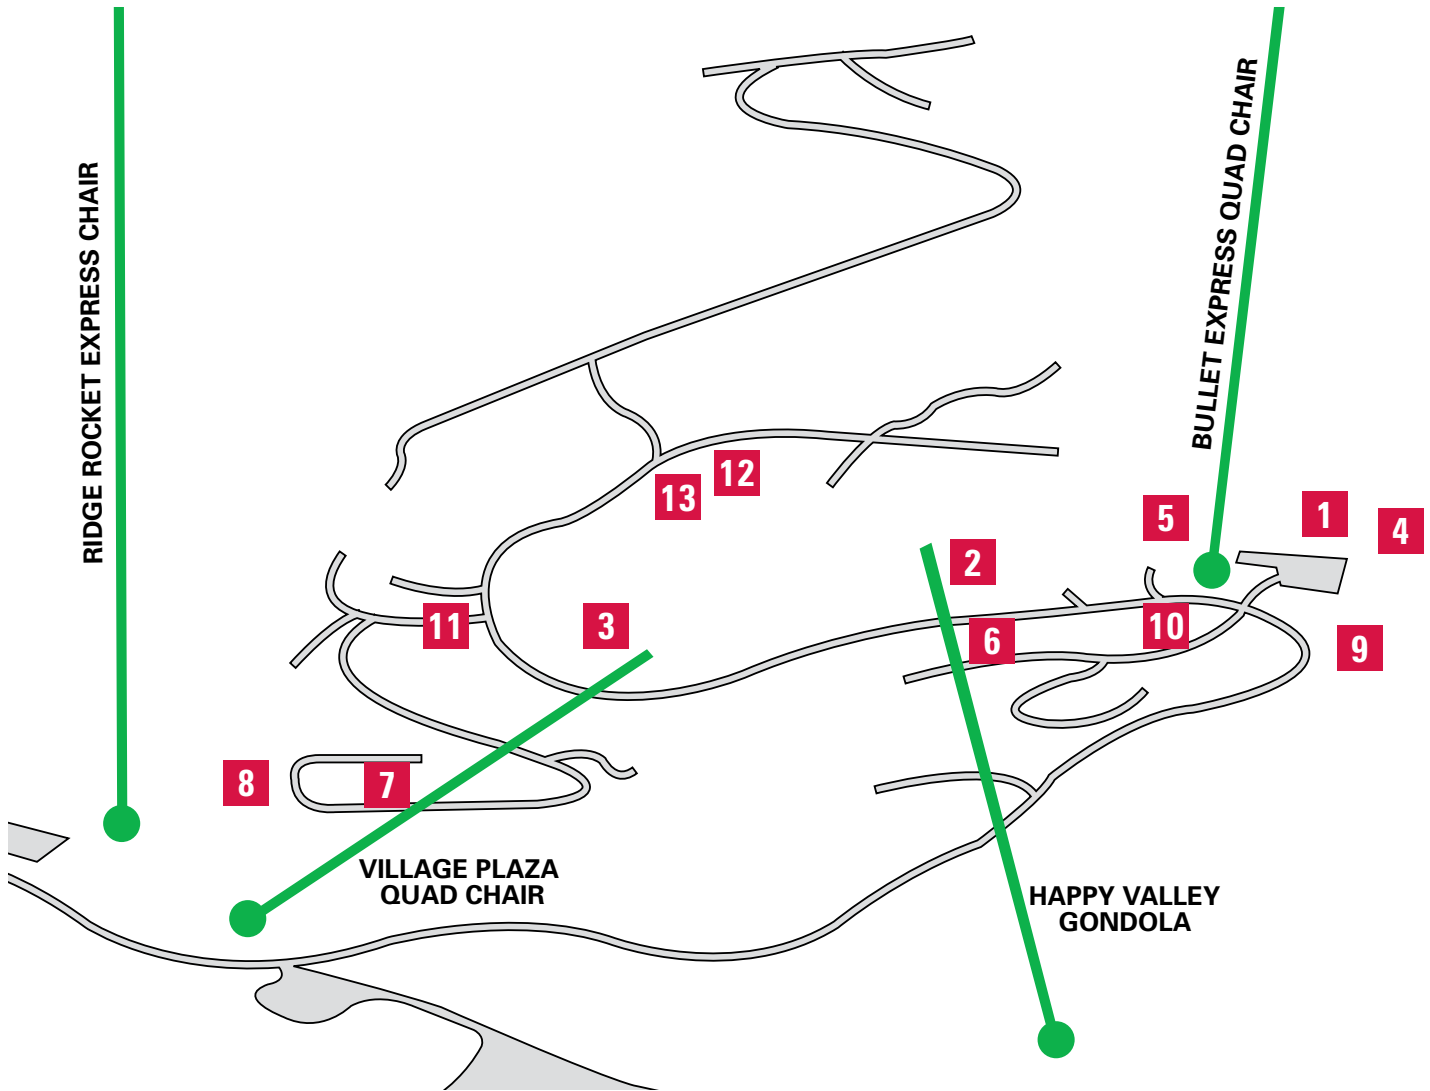

BigWhiteVillageMap

1. Sundance Resort
2. White Chrystal Inn
3. Chateau Big White
4. Copper Kettle
5. Stonebridge Lodge
6. Grizzly Lodge
7. Black Bear
8. Chateau on the Ridge Condos
9. Bullet Creek & Woodcutter Cabin
10. Towering Pines
11. Trappers Crossing
12. Ptarmigan
13. Whitefoot Lodge