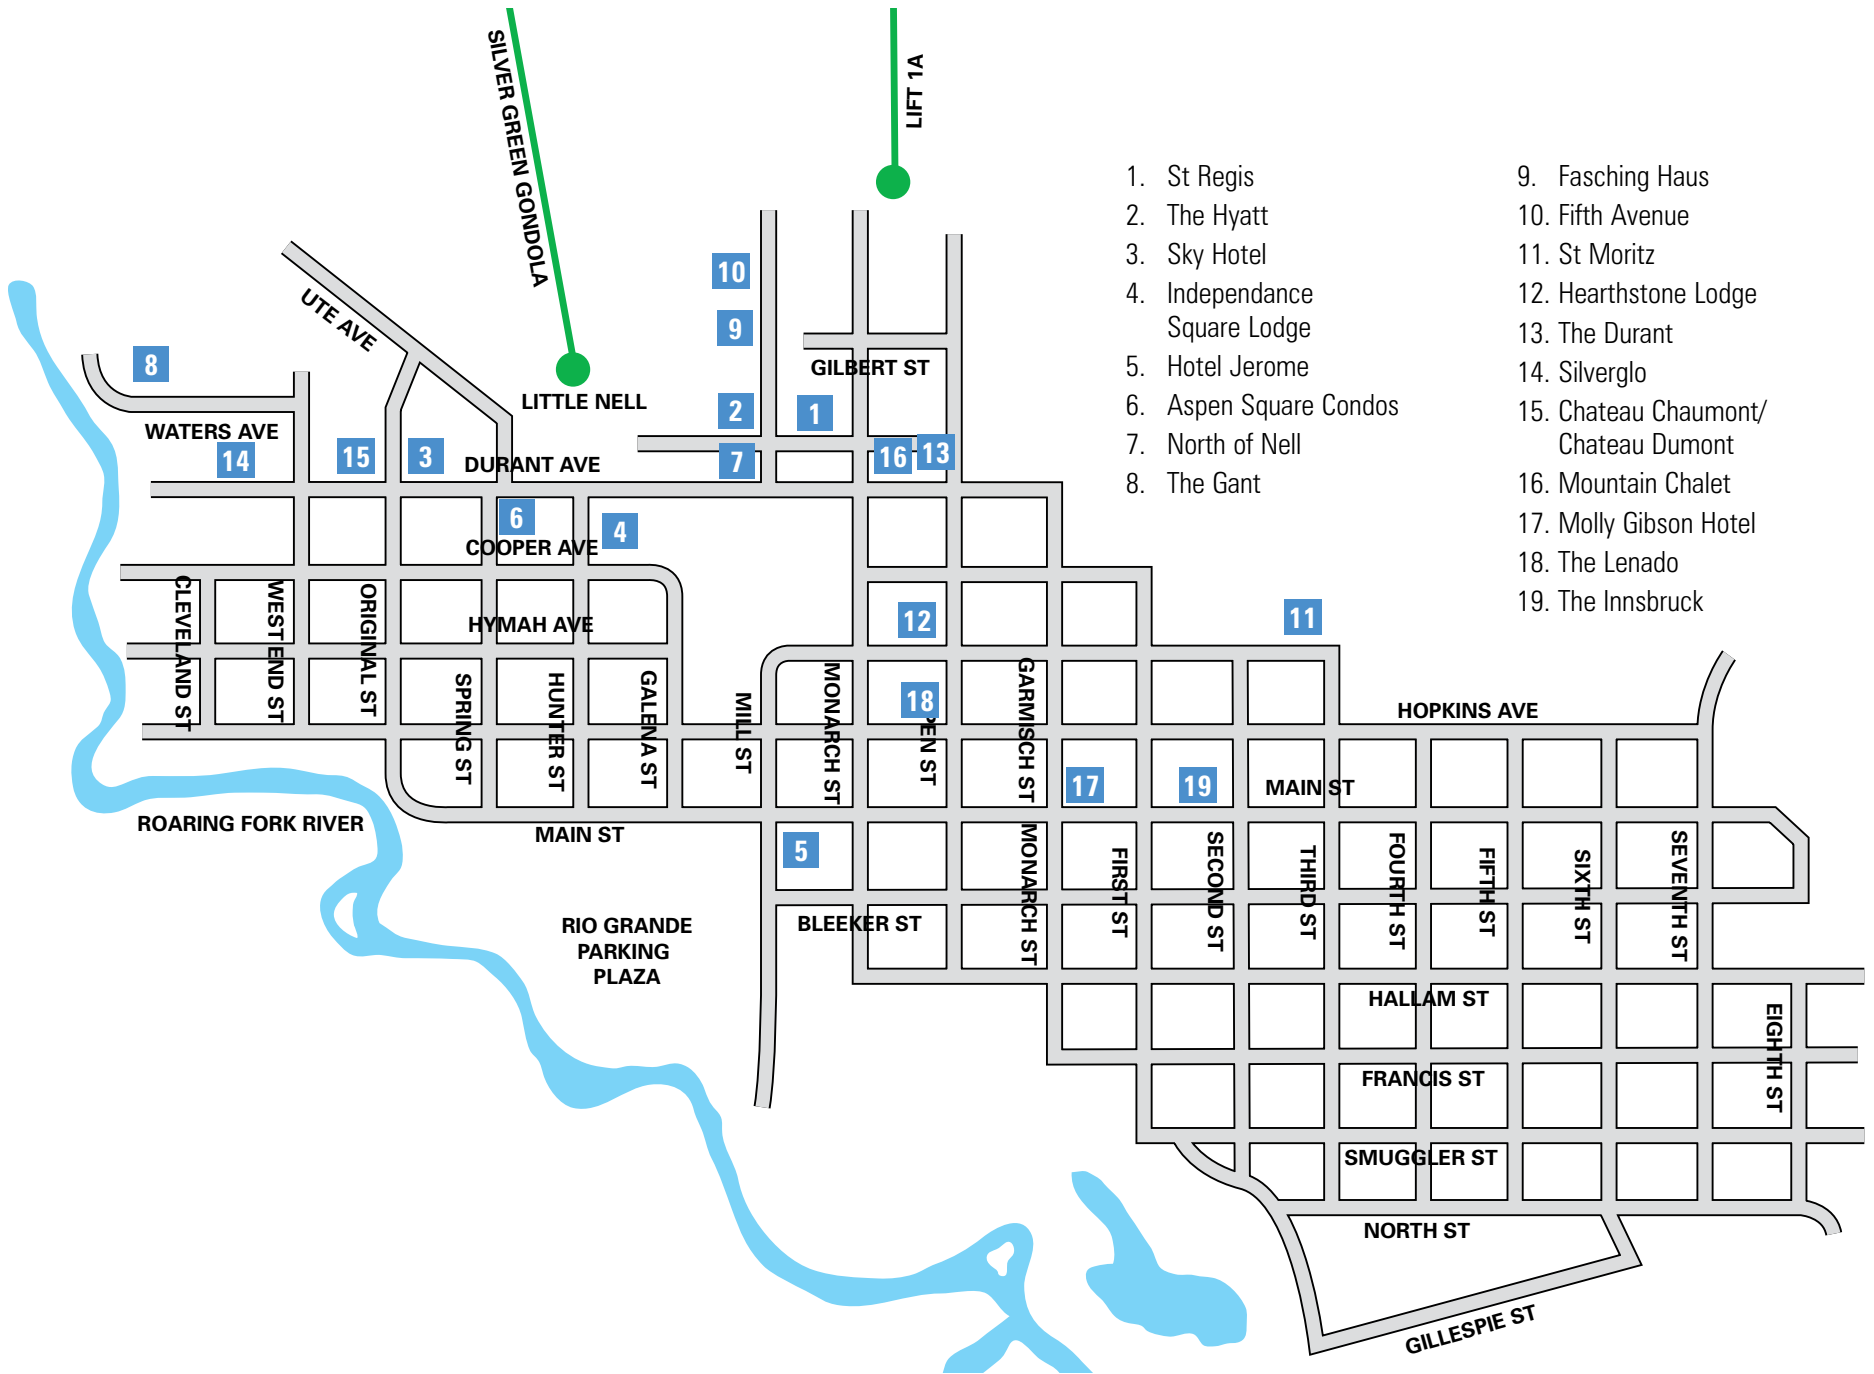

AspenSnowmassVillageMap

- | | |
|------------------------------|---|
| 1. St Regis | 9. Fasching Haus |
| 2. The Hyatt | 10. Fifth Avenue |
| 3. Sky Hotel | 11. St Moritz |
| 4. Independence Square Lodge | 12. Hearthstone Lodge |
| 5. Hotel Jerome | 13. The Durant |
| 6. Aspen Square Condos | 14. Silverglo |
| 7. North of Nell | 15. Chateau Chaumont/
Chateau Dumont |
| 8. The Gant | 16. Mountain Chalet |
| | 17. Molly Gibson Hotel |
| | 18. The Lenado |
| | 19. The Innsbruck |